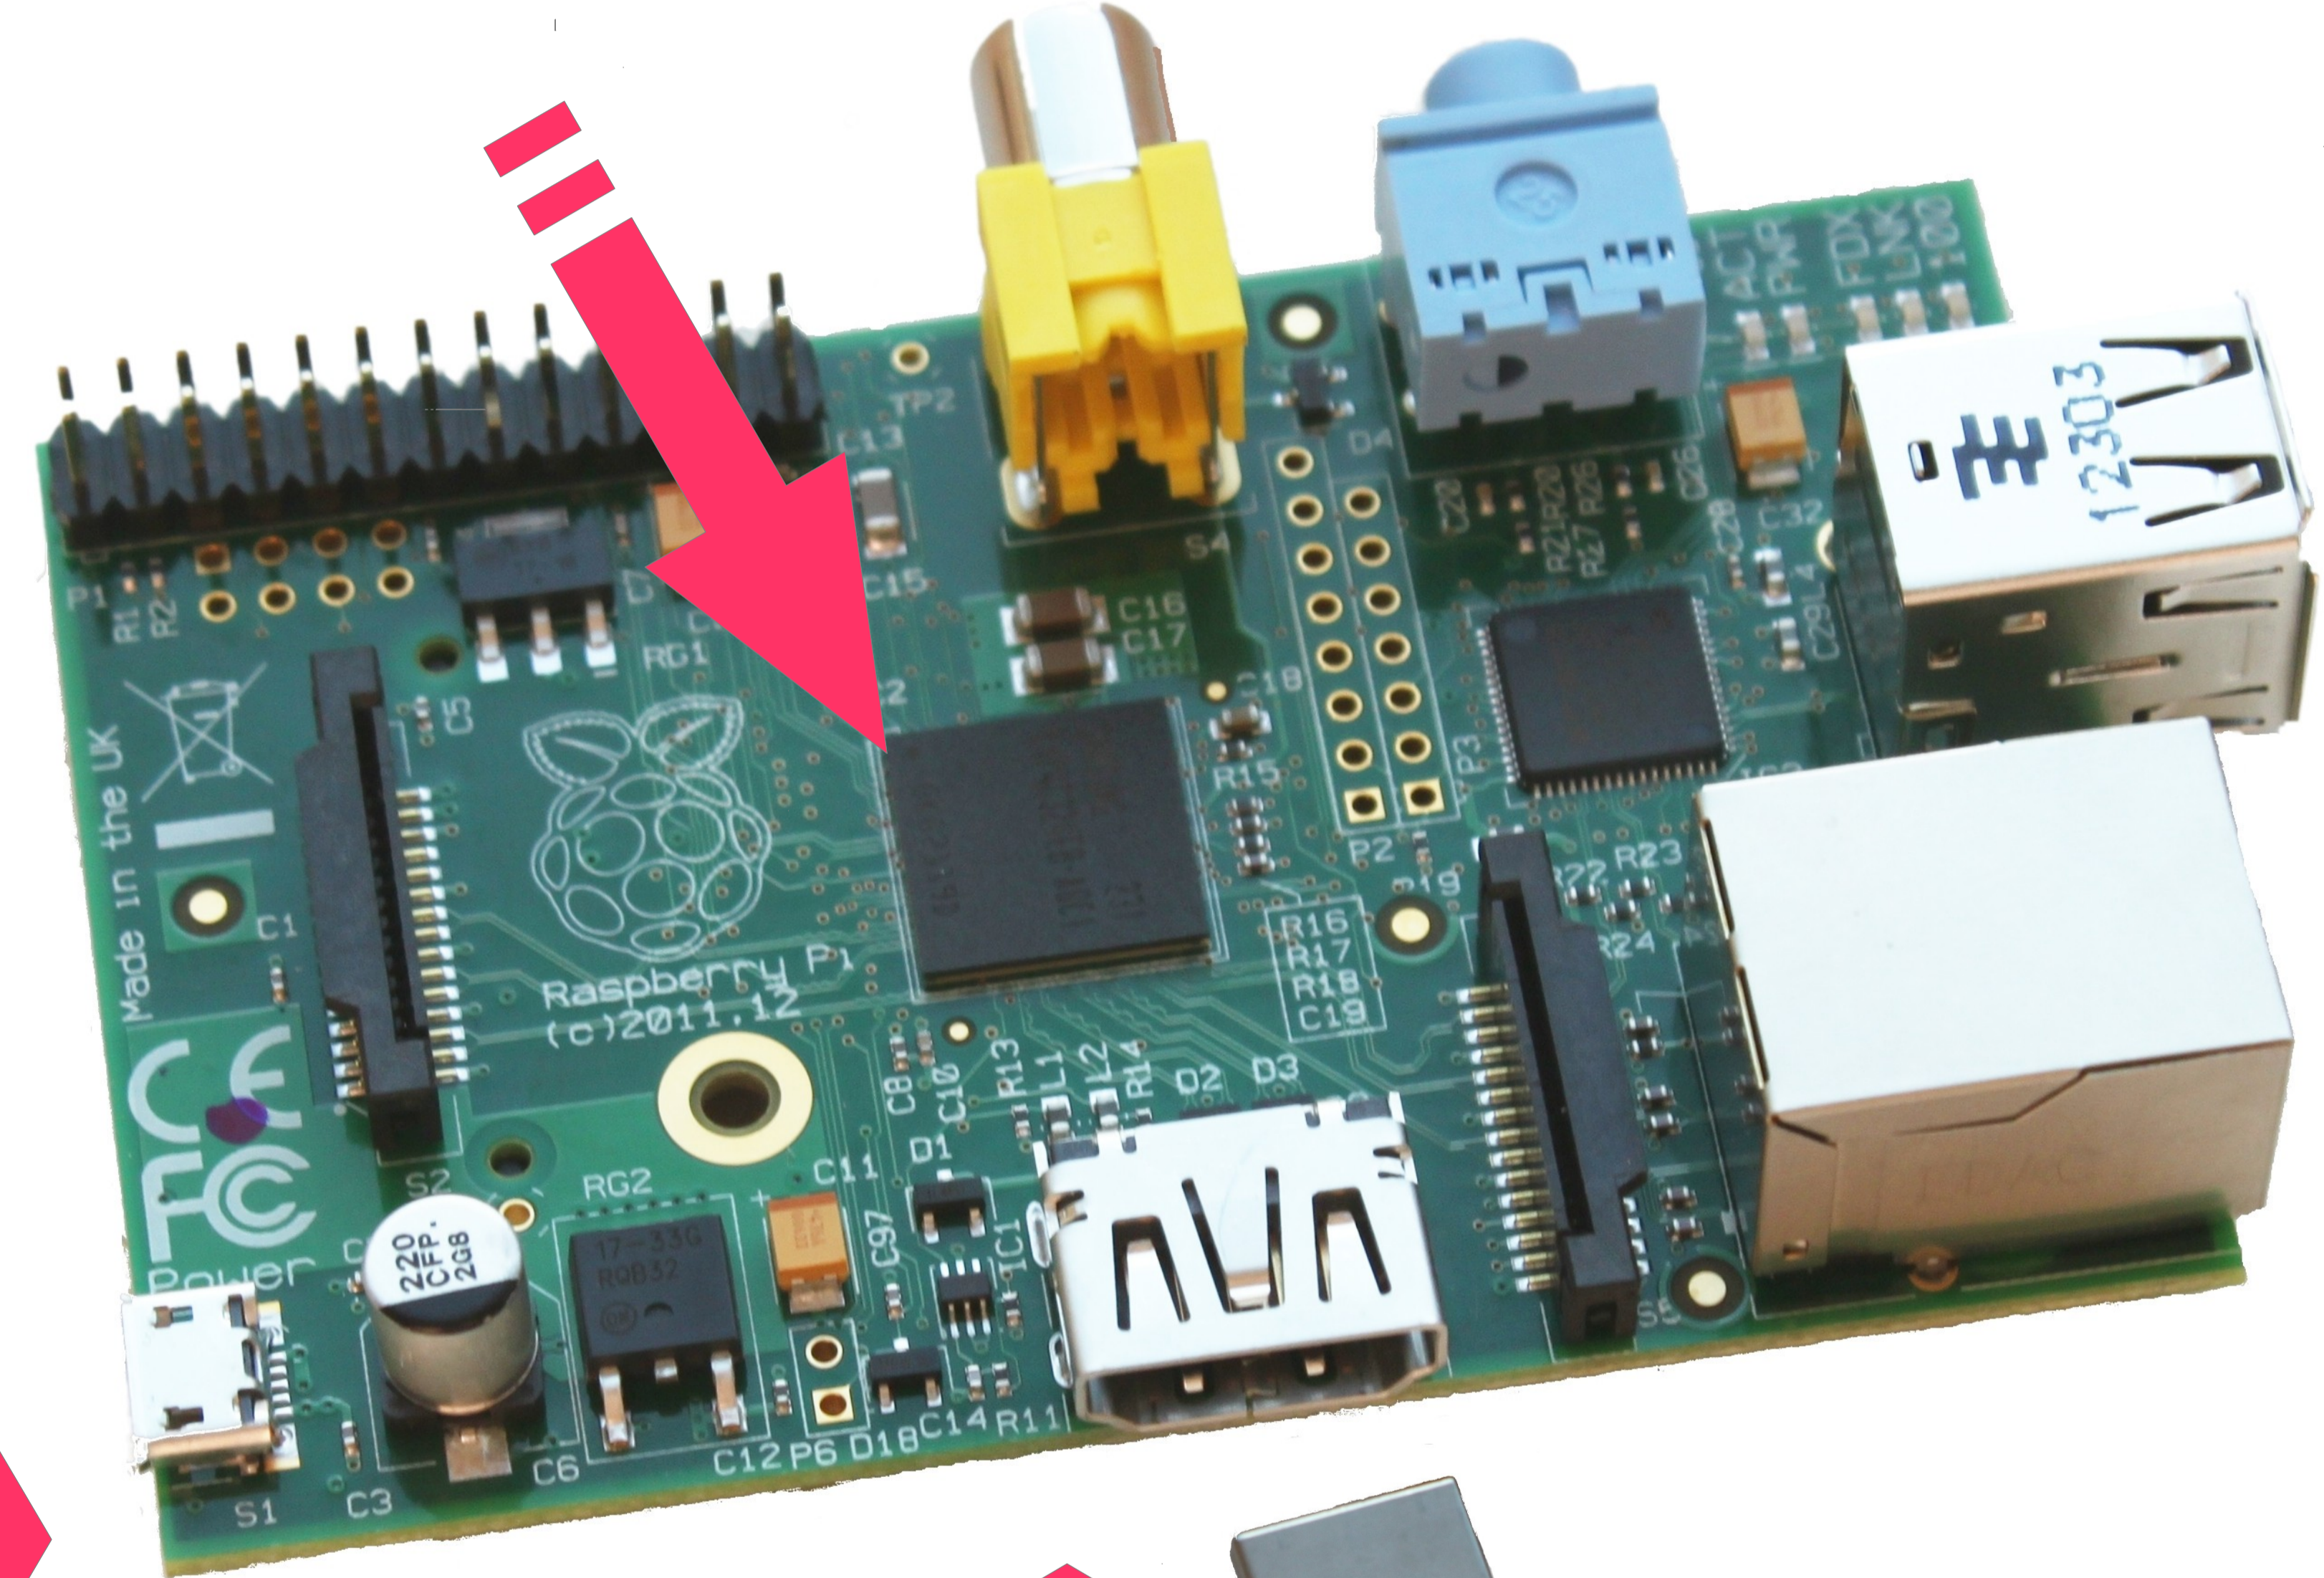

# Raspberry Pi

You can plug headphones in here to listen to your pi

Processor and memory on one chip

SD card (like in a camera) acts as a hard disk

Micro USB (like you use to charge a phone) gives power

A USB keyboard & mouse, or a USB hub if you need to plug in more stuff

If you have a wired network you can use ethernet

HDMI can plug into a TV or a computer screen

Poster created as part of the GOWS Get On With Science Project, by Hannah Dee of Aberystwyth University and Tomi Rowlands of Ysgol Bro Ddyfi. For more information see [http://bit.ly/gows\\_dyfi](http://bit.ly/gows_dyfi)